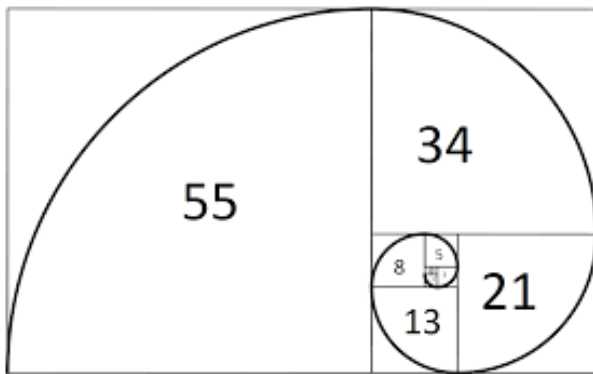

Sacred Geometry

Following vibration and frequency, space and dimension, light and color, tone and sound (finde diese differenzierung im englischen nicht), it needs a 5th counterpart to complete the material creation. Because for the manifestation of all there is, it needs sacred geometry, which carries the numbers of mathematics in it. Sacred geometry is also called the secret, hidden or hermetic geometry, as it shows what lies behind the physical existence of the universe.

The 5 Platonic Bodies

Ultimately, there are only 5 geometric bodies within any physical existence, which underlie everything: the cube, tetrahedron, octahedron, dodecahedron, and icosahedron. The platonic bodies together constitute all basic forms, on which the structure of sacred geometry and creation are built on. Because all forms in our material world and creation are composed of one of these forms or their compounds. They are the basis of all manifestations, the atoms and crystals, the elements as well as cell structures of every living organism.

Platonic bodies exhibit the following fundamental features:

- Equal edge length
- Which are confined by equally sized areas
- Equal inner angles between the areas
- In a sphere, all corner-points touch the inside of the surface