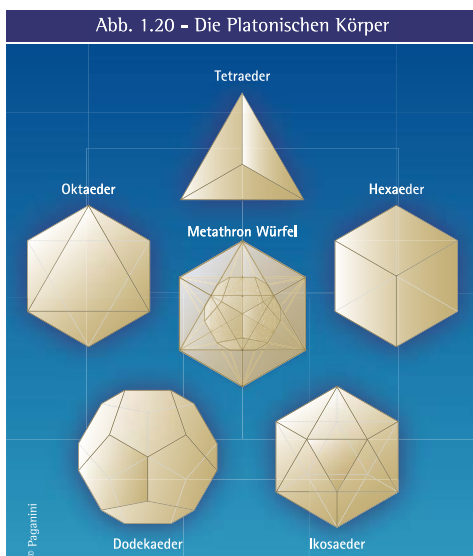

### Sacred Geometry

Following vibration and frequency, space and dimension, light and color, tone and sound (finde diese differenzierung im englischen nicht), it needs a 5th counterpart to complete the material creation. Because for the manifestation of all there is, it needs sacred geometry, which carries the numbers of mathematics in it. Sacred geometry is also called the secret, hidden or hermetic geometry, as it shows what lies behind the physical existence of the universe.

Platonic bodies exhibit the following fundamental features:

- Equal edge length
- Which are confined by equally sized areas
- Equal inner angles between the areas
- In a sphere, all corner-points touch the inside of the surface