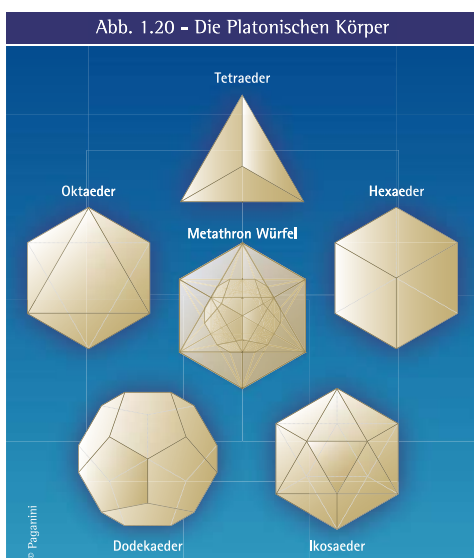

Platonic bodies exhibit the following fundamental features:

- Equal edge length
- Which are confined by equally sized areas
- Equal inner angles between the areas
- In a sphere, all corner-points touch the inside of the surface

Comment:

*They are called "platonic bodies" because the Greek philosopher Plato was the one who showed their true cohesion and interpretation. He describes the universal cosmology in his opus Timaios, which he based on connected geometrical structures. However, the knowledge that these 5 geometrical bodies are the foundation of the universe, was known long before Plato. In the Ashmolean museum in Oxford, one can find models of platonic bodies that are dated 3400 years old, which means 1000 years before Plato.

And there are precise-made models of crystals in the museum in Cairo, which are dated 3000 years old.

Area of Application of the Pyramid

Some tested and verifiable examples:

Space

When the Pyramid is positioned in the center of a room, it generates a harmonic field of subtle vibration.

Meditation and Prayers

Position the Pyramid in front of you while you meditate, or under the chair, or on your head. All spiritual and etheric connections are enhanced and stronger. (hier wird auf einmal mit YOU direkt angesprochen)

Water

It is common knowledge that the human body consists of 80-90% water. Clean water, as pure as possible, is a crucial factor for our health. Water is a substance, which can absorb the Pyramid energy very well to the extend, that it can change its quality. The taste of urban water improves after 24 hours under the Pyramid (for more information you can see Masaru Emoto, who conducted scientific research on water crystals).

Body Care

When the skin is washed with Pyramid-water, it turns softer and healthier. Personal care products are enhanced and harmful substances reduced. Through moisturizing and rinsing with Pyramid-water, hair is vitalized and shinier. Astonishingly, hair dandruff disappears after 4 applications (as research conducted by Norman Stark including 100 test persons has shown).

Eating and Drinking

All foods and drinks gain nutritive value and taste through energizing it. Even in sweet food and drinks, the taste is enhanced and acidity is reduced (e.g. gummi bears, fruit juice, or coffee). Drying herbs under the Pyramid helps to preserve color, healing power, and impact. This Geo-Transmitter is also very suitable for drying fruits (takes 2-4 weeks).

Healing

This Pyramid enables much deeper sleep, reduces sleep and concentration disorders, and promotes relaxation and soothing. When a headache occurs, it helps to place the Pyramid on the head. People who suffer from rheumatism and arthrosis can place the Pyramid under the bed, or the body parts are wrapped in aluminum foil after being energized under the Pyramid (ich glaube bei dem Satz ist auf deutsch was falsch). When suffering from stomach troubles, a glass of Pyramid water can also help well.

Animals

Also animal food can be energized with the Pyramid. Trials with dogs showed, that in 27 out of 30 cases, the dogs preferred the treated food to the untreated one. It is also interesting, that animals often lie next to the Pyramid, or they choose a place under a hanging GeoTransmitter (also see the Star of Harmony). Added Pyramid water to the aquarium keeps the fish healthier.

Plants

Seeds also take in the energy of the Pyramid and obtain higher yields. The yield is even better, when the water for germination is energized before. The life span of cut flowers in Pyramid-water is distinctively longer, and indoor plants stay provably healthier. Extensive research has shown growth differences of 35%.